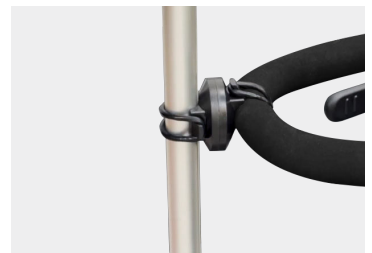

# S3 -Foldable Mobility Scooter

Sort	Features	S3
Scooter Performance	Maximum Speed	10 kph
	Range Per Charge	40 km
	Maximum Climbing Angle	8°
	Maximum Obstacle crossing height	5 cm
	Weight capacity	120 kg
Battery Specifications	Battery Specifications	37V 12Ah lithium battery
	Battery Detachable	Yes
Vehicle Specifications	Ground to Top of Seat	56.0 cm
	Ground to top of back of seat	86.5 cm
	Scooter Weight (excluding battery)	28.1 kg
	Front Wheels	9-inch pneumatic tires
	Rear Wheels	10-inch pneumatic tires
Seat Specifications	Ground Clearance	7 cm
	Seat Dimension	40.6*35.6 cm
Electronic System	Drive System	"PAI" Smart Safety Riding System
	Motor Specifications	250W brushless motor
	Brake System	Dual brake system: Electromagnetic brake & electronic brake
	Gyroscope	Yes
Storage	Basket	Supported

## Optional Accessories

Dustproof Cover

Durable Tote Bag

Insulated Cup Holder

Universal Cane Holder