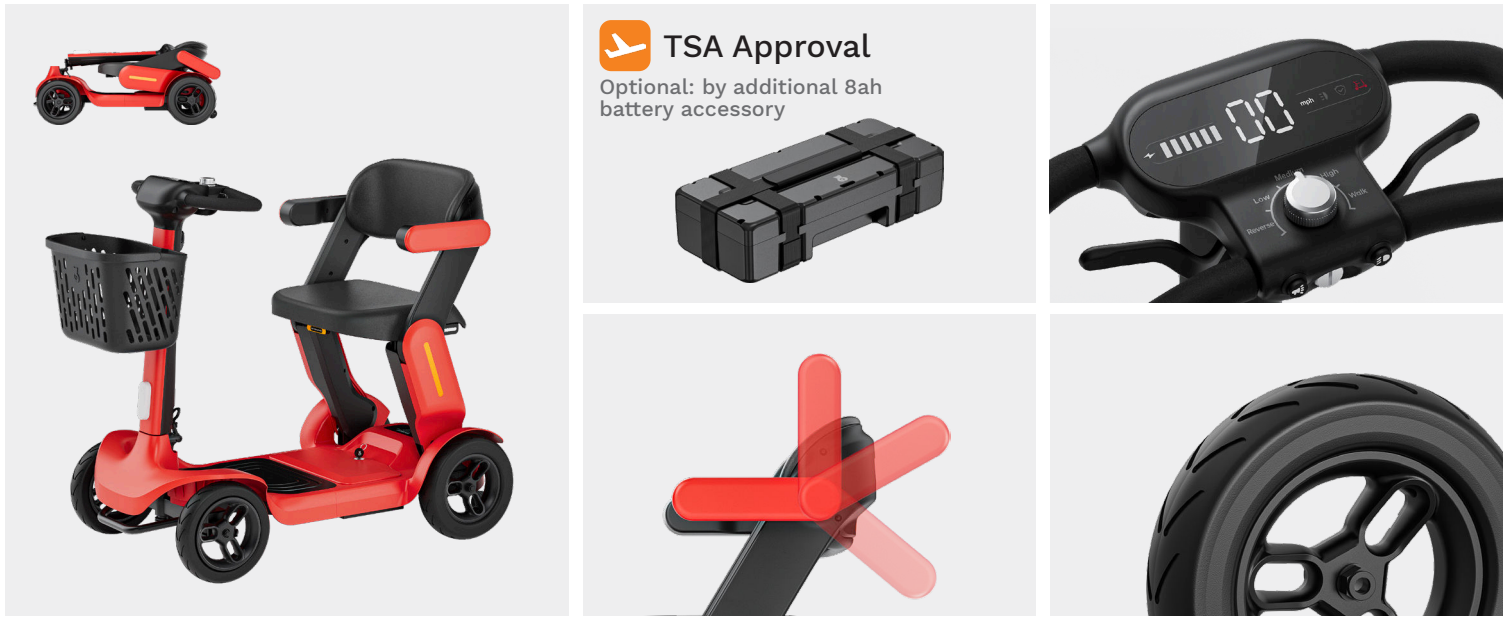

## Ride in Comfort – Smooth, safe, seamless

- Long Range – 40km per charge
- Easy Fold – Two-step folding, no assembly needed
- Top Speed 10km/h – Auto slows on turns & downhill

Standard Colors

# S3 -Foldable Mobility Scooter

Sort	Features	S3
Scooter Performance	Maximum Speed	10 kph
	Range Per Charge	40 km
	Maximum Climbing Angle	8°
	Maximum Obstacle crossing height	5 cm
	Weight capacity	120 kg
Battery Specifications	Battery Specifications	37V 12Ah lithium battery
	Battery Detachable	Yes
Vehicle Specifications	Ground to Top of Seat	56.0 cm
	Ground to top of back of seat	86.5 cm
	Scooter Weight (excluding battery)	28.1 kg
	Front Wheels	9-inch pneumatic tires
	Rear Wheels	10-inch pneumatic tires
Seat Specifications	Ground Clearance	7 cm
	Seat Dimension	40.6*35.6 cm
Electronic System	Drive System	"PAI" Smart Safety Riding System
	Motor Specifications	250W brushless motor
	Brake System	Dual brake system: Electromagnetic brake & electronic brake
	Gyroscope	Yes
Storage	Basket	Supported

## Optional Accessories

Dustproof Cover

Durable Tote Bag

Insulated Cup Holder

Universal Cane Holder