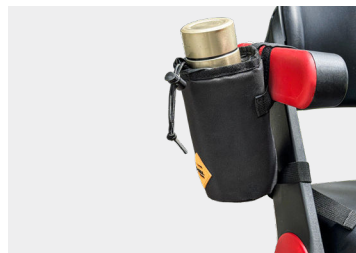

## Ride in Comfort – Smooth, safe, seamless

- Long Range – 40km per charge
- Easy Fold – Two-step folding, no assembly needed
- Top Speed 10km/h – Auto slows on turns & downhill

Standard Colors

# S3 -Foldable Mobility Scooter

Sort	Features	S3
Scooter Performance	Maximum Speed	10 kph
	Range Per Charge	40 km
	Maximum Climbing Angle	8°
	Maximum Obstacle crossing height	5 cm
	Weight capacity	120 kg
Battery Specifications	Battery Specifications	37V 12Ah lithium battery
	Battery Detachable	Yes
Vehicle Specifications	Ground to Top of Seat	56.0 cm
	Ground to top of back of seat	86.5 cm
	Scooter Weight (excluding battery)	28.1 kg
	Front Wheels	9-inch pneumatic tires
	Rear Wheels	10-inch pneumatic tires
Seat Specifications	Ground Clearance	7 cm
	Seat Dimension	40.6*35.6 cm
Electronic System	Drive System	"PAI" Smart Safety Riding System
	Motor Specifications	250W brushless motor
	Brake System	Dual brake system: Electromagnetic brake & electronic brake
	Gyroscope	Yes
Storage	Basket	Supported

## Optional Accessories

Dustproof Cover

Durable Tote Bag

Insulated Cup Holder

Universal Cane Holder